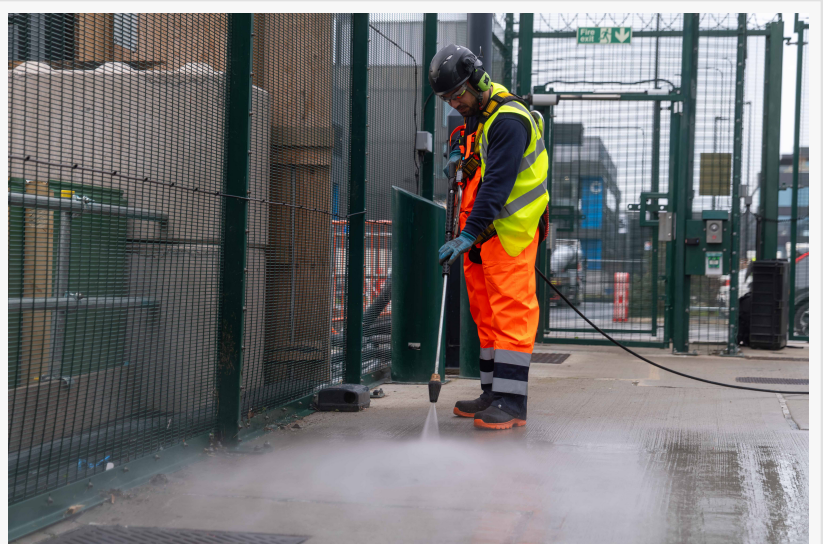

Services can be delivered as standalone projects or integrated into ongoing site support programmes, depending on site requirements and operational priorities.

Work is carried out using specialist equipment and trained personnel experienced in live critical

environments, ensuring delivery is safe, consistent and minimally disruptive. This is supported by a commitment to fair pay, ongoing training and responsible environmental practices.

Bower’s services portfolio gives clients a single, trusted partner for specialist maintenance, cleaning and infrastructure support, helping them reduce risk, prevent issues before they escalate and keep critical sites operating safely and efficiently. By combining preventative maintenance, rapid response capability, specialist equipment and highly trained teams, Bower helps organisations minimise disruption, protect uptime, improve safety and compliance, and achieve better long-term value from their assets.

The portfolio is available immediately across the UK.

About Bower Facilities

Bower Facilities provides specialist cleaning, maintenance, and infrastructure services for critical environments. The company focuses on preventative maintenance, safety-led delivery, and operational reliability, helping organisations protect assets, reduce risk, and maintain consistent