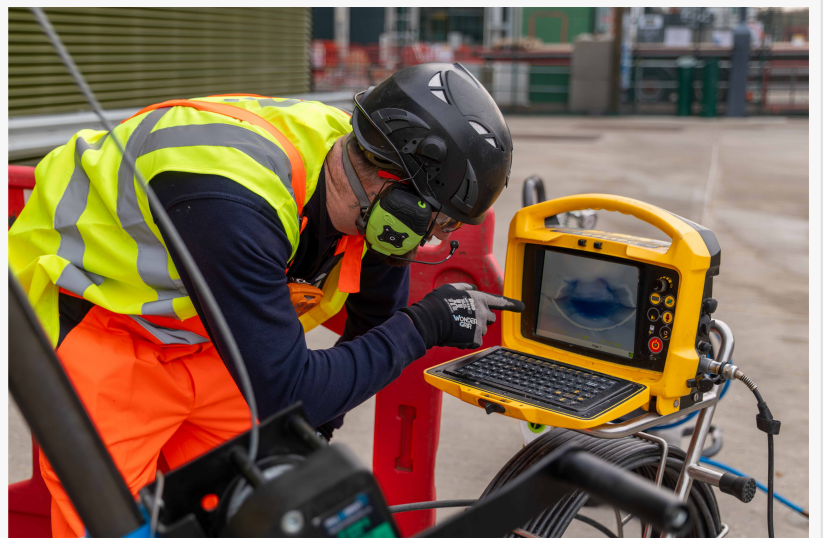

Services can be delivered as standalone projects or integrated into ongoing site support programmes, depending on site requirements and operational priorities.

Work is carried out using specialist equipment and trained personnel experienced in live critical

environments, ensuring delivery is safe, consistent and minimally disruptive. This is supported by a commitment to fair pay, ongoing training and responsible environmental practices.

Bower’s services portfolio gives clients a single, trusted partner for specialist maintenance, cleaning and infrastructure support, helping them reduce risk, prevent issues before they escalate and keep critical sites operating safely and efficiently. By combining preventative maintenance, rapid response capability, specialist equipment and highly trained teams, Bower helps organisations minimise disruption, protect uptime, improve safety and compliance, and achieve better long-term value from their assets.

The portfolio is available immediately across the UK.

About Bower Facilities

Bower Facilities provides specialist cleaning, maintenance, and infrastructure services for critical environments. The company focuses on preventative maintenance, safety-led delivery, and operational reliability, helping organisations protect assets, reduce risk, and maintain consistent