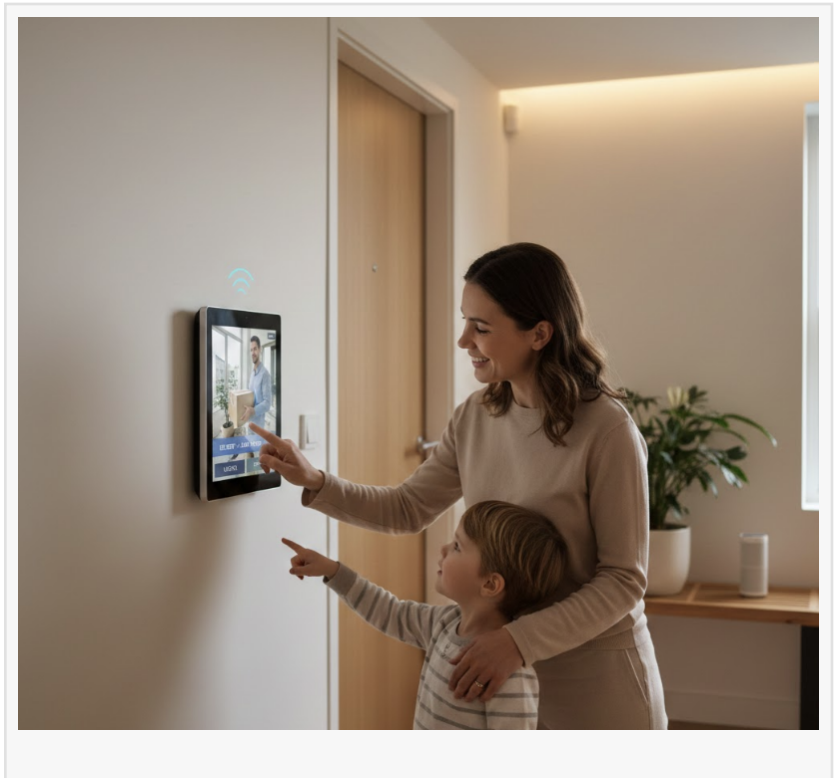

deploying intercom systems across a multi-phase apartment project, the "plug-and-play" reliability and the assurance of non-interference with other wireless smart home devices are what define a premium user experience. This authoritative endorsement by international regulatory bodies provides a level of trust that allows LEELEN to compete effectively in the most demanding global markets, bridging the gap between innovative Chinese manufacturing and rigorous international expectations.

Company Introduction - LEELEN

Beyond certifications, the core strength

of LEELEN lies in its deep-rooted technical expertise and its ability to tailor solutions to diverse architectural needs. Founded in 1992, the company has grown from a specialized manufacturer into a high-tech powerhouse that integrates R&D, manufacturing, and global service. Today, LEELEN ranks among the top three in China's building intercom industry, a position maintained through a massive 460,000 m² industrial campus and a commitment to setting industry standards.

Versatile Application Scenarios

The product portfolio, particularly the smart intercom series for villas and large communities, showcases a blend of aesthetic design and functional robustness. For villa owners, the technology focuses on privacy and remote control. Features such as mobile app integration allow homeowners to see and speak with visitors from anywhere in the world, providing a layer of security that traditional systems cannot match. In contrast, for large-scale apartment complexes, the focus shifts to system stability and high-capacity management. LEELEN's solutions for large communities are designed to handle thousands of indoor units, ensuring that video and audio clarity remain uncompromised even in high-traffic environments.

Technological Innovation

The technical innovation behind these products involves advanced noise cancellation, low-latency video streaming, and robust weatherproof ratings for outdoor stations. By serving over 30 million users and holding a significant market share in China, the company has refined its technology through real-world application at an immense scale. This experience translates into a "field-tested" reliability that is highly valued by international partners. Whether it is a single-family home or a high-rise residential district, the application of these smart intercom solutions ensures that the fundamental need for security is met with the highest level of technological convenience.