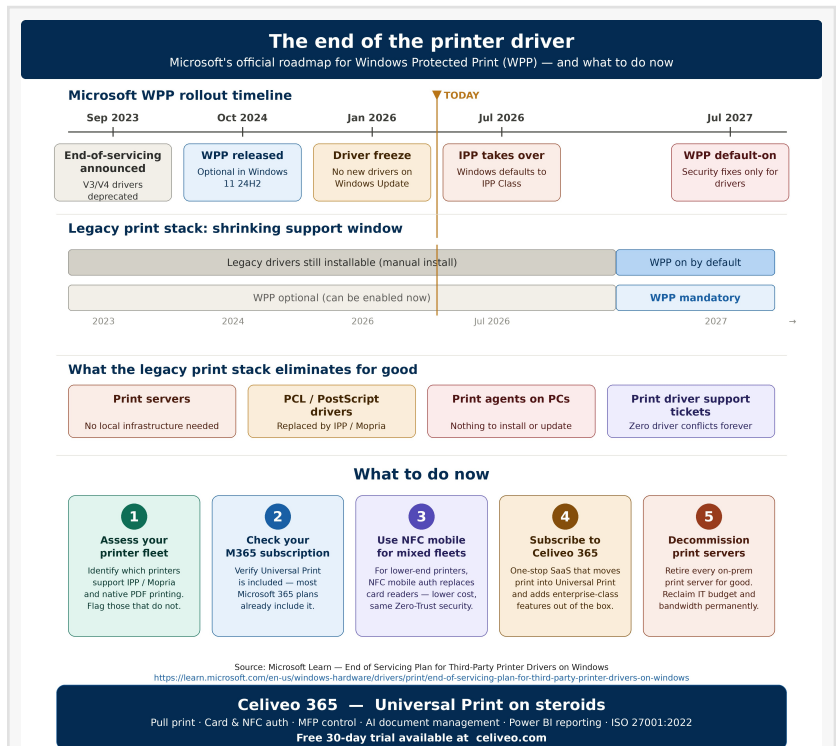

Celiveo 365, releases full WPP support, the end of the printer driver — and the dawn of truly secure cloud print

Celiveo 365 now supports Microsoft's Windows Protected Print (WPP), the new security standard that eliminates printer drivers from Windows entirely.

NEW YORK, NY, UNITED STATES, May 7, 2026 /EINPresswire.com/ -- Celiveo announces that Celiveo 365 now supports Microsoft's Windows Protected Print Mode ([WPP](#)), creating a cryptographically sealed, driverless channel between Windows and the printer — and in doing so, rendering the entire legacy print management obsolete.

With WPP Microsoft entirely eliminates the printer-related attack surface, no custom port monitors, no elevated driver processes. PrintNightmare, by design, cannot happen in a WPP environment. Celiveo 365 now fully supports that WPP extended architecture.

Luis Duarte, Global Product Manager of Celiveo 365, says "The timeline is already underway: Windows 11 builds are actively promoting WPP adoption, and Celiveo 365 makes the transition seamless."