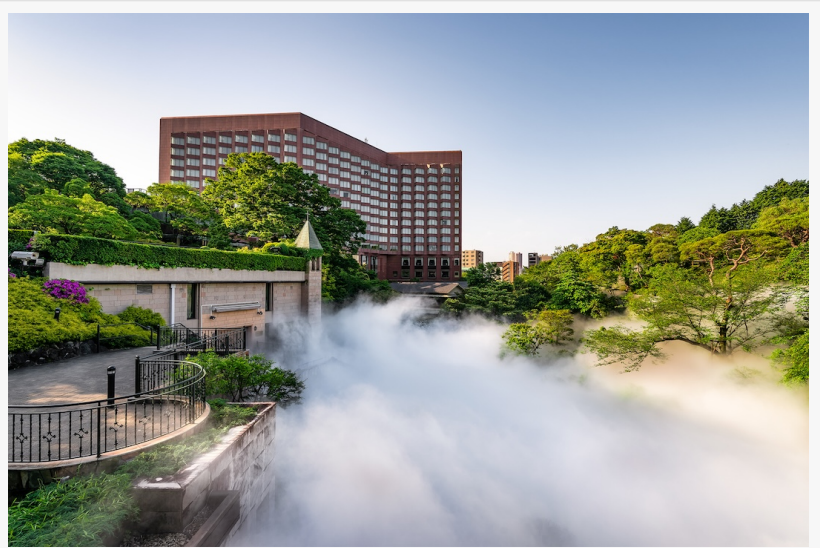

Media representatives interested in garden tours or official images may contact the press office at chinzanso_pr@tam-tam.co.jp.

Anniversary Photography Plan
Reservations and Details:

- [Visit the hotel website](#) for pricing, plan details, and bookings.
- Early reservations are recommended, especially during the peak cherry blossom and fall foliage seasons.
- The hotel also offers [wedding venues](#) for those considering where to hold their ceremony.

About Hotel Chinzanso Tokyo:

Hotel Chinzanso Tokyo is one of the city’s most iconic luxury hotels with over 70 years of history. The property includes 265 guest rooms/suites, eight restaurants, an executive lounge, 38 meeting/banquet rooms, and a full-service spa with a Japanese onsen. Its award-winning garden has a wide variety of botanicals, including approximately 100 cherry trees and 1,000 camellia trees. The standout feature of the garden is the ‘Tokyo Sea of Clouds,’ a recreation of the natural phenomenon that can usually only be found in the mountainous regions of Japan. The hotel is owned and managed by Fujita Kanko Inc., a publicly-traded tourism industry corporation headquartered in Tokyo.

For more information, please visit: <https://hotel-chinzanso-tokyo.com/>

Contact:
TAMLO Ltd.

The Tokyo Sea of Clouds at Hotel Chinzanso Tokyo