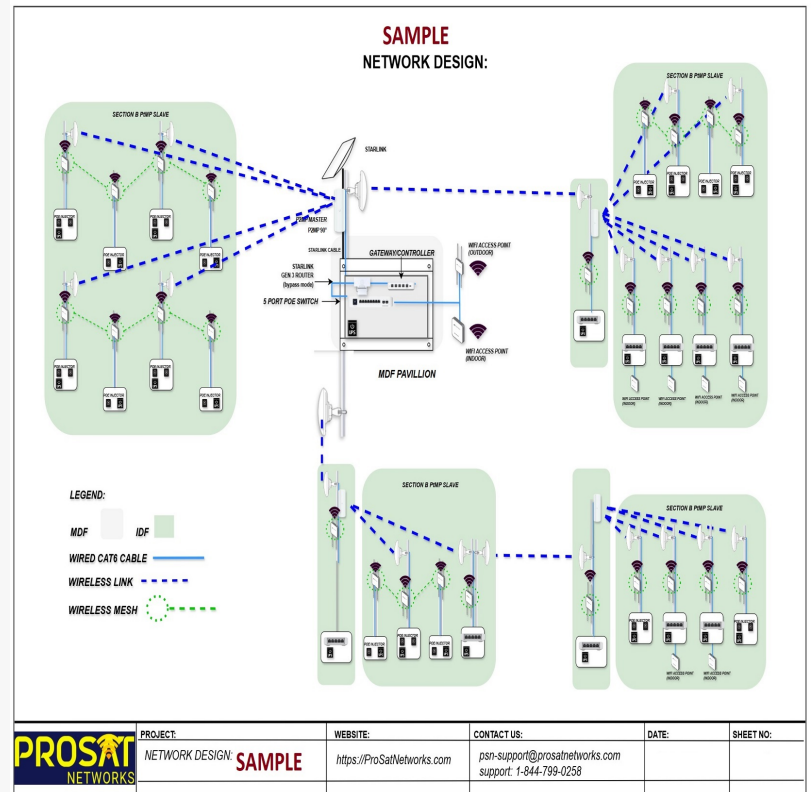

Milton, Milford, Bowers Beach, Slaughter Beach, Little Creek, Woodland Beach, and maritime communities along the Delaware Bay shoreline and the C and D Canal.

□□ Resort, Marina, and Waterfront Areas:

Long Neck, Oak Orchard, Angola, Pot-Nets communities, Indian River Bay, Lewes-Cape May Ferry terminal routes, and waterfront developments throughout southeastern Delaware.

□□ Rural, Agricultural, and Equestrian Delaware:

Farm operations, equestrian properties, poultry facilities, greenhouses, warehouses, remote and off-grid businesses throughout Delaware's farming regions.

□□ State Parks, Campgrounds, and RV Infrastructure:

Off-grid Wi-Fi deployment for Cape Henlopen, Delaware Seashore State Park, Killens Pond, Lums Pond, Trap Pond, and private RV parks, campgrounds, and mobile communities statewide.

□□ Commercial, Industrial, and Maritime Coverage:

Business parks, logistics facilities, construction sites, schools, healthcare clinics, retail centers, Port of Wilmington facilities, commercial marinas, and industrial properties throughout the State of Delaware.

Starlink and [WiFi network installation](#) services may include the following:

□□ Technical site survey and feasibility

Starlink for Marinas, Ports and Maritime Vessels in Delaware

Wireless Networks in Delaware by ProSat Networks 1-844-799-0258