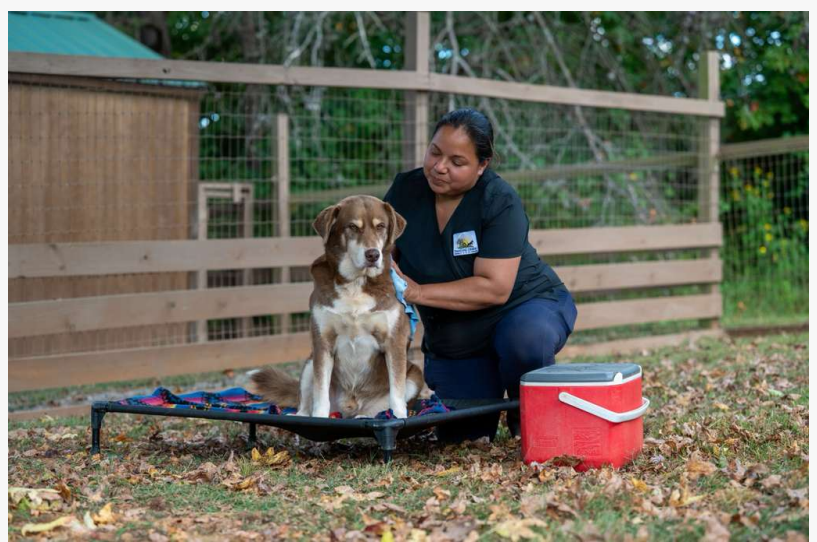

Rather than operating as a traditional kennel, Dancing Creek Farm focuses on creating stable, structured, and stress-reducing environments where dogs receive individualized attention, outdoor activity, and ongoing companionship. [The Pet Trust Program](#) and Forever Dog Protection Plans extend that philosophy by offering long-term housing and care arrangements intended to protect dogs if owners are no longer able to care for them.

The program includes customized care planning, daily supervision, social interaction, and access to climate-controlled accommodations designed to support dogs over extended stays. The farm

Dancing Creek Farm, a Virginia-based provider of dog boarding, training, and forever care services.

also works with families seeking permanent or semi-permanent solutions for senior dogs, special-needs pets, or animals requiring ongoing emotional stability.

Dancing Creek Farm's long-term care services have increasingly attracted military families, retirees, and pet owners focused on estate planning, pet trust planning, and emergency preparedness. The facility's approach emphasizes continuity, safety, and maintaining familiar routines that help reduce anxiety for dogs during major life transitions.

Dancing Creek Farm team provides individualized care and supervision for a dog in the facility's cage-free farm environment.

“What we provide is more than boarding. Families want reassurance that their dogs will remain protected, cared for, and emotionally supported no matter what happens in life,” said the founder of Dancing Creek Farm. “The Pet Trust Program is created to give pet owners peace of mind while ensuring dogs continue living in a safe and loving environment.”