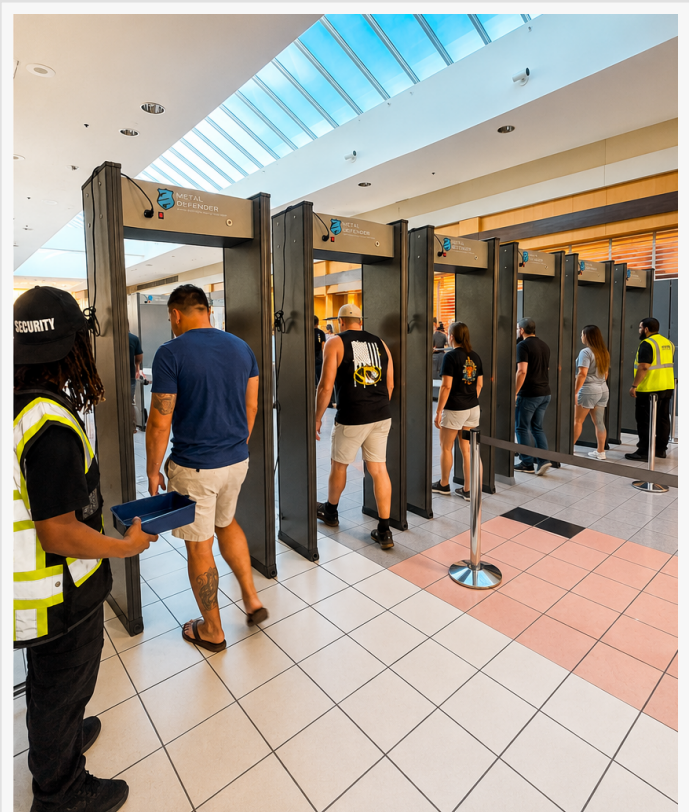

Metal Defender Supports Security Operations at the 2026 Bradley 315 Music Fest

Metal Defender supported security operations for a three-day festival featuring Buckcherry, Warrant, and Chris Young.

BRADLEY, IL, UNITED STATES, June 11, 2026 /EINPresswire.com/ -- As thousands of music fans gathered in Bradley for three days of live entertainment featuring Buckcherry, Warrant, and country superstar Chris Young, Metal Defender worked behind the scenes to help support a safe and seamless event experience during the 2026 Bradley 315 Music Fest.

Held June 4–6 in Bradley, Illinois, the annual festival brought together attendees from across the region for nationally recognized entertainment, food vendors, community activities, carnival attractions, and family-friendly fun. As attendance at public events continues to grow, professional security screening has become an increasingly important part of creating a safe and enjoyable guest experience.

Metal Defender helped support safe and efficient entry operations during the 2026 Bradley 315 Music Fest

Behind the scenes, Metal Defender deployed multiple walk-through metal detector systems to support event entry operations and help create a safe, efficient, and welcoming experience from the moment guests arrived. The screening setup helped event organizers maintain a secure environment while allowing attendees to focus on what they came for: enjoying the music, entertainment, and festivities.

“

We believe people should remember the concert, not the security line.”

Metal Defender Team

The best event security is often the security nobody notices. Guests move through screening efficiently, lines keep moving, and the focus remains on the event itself.