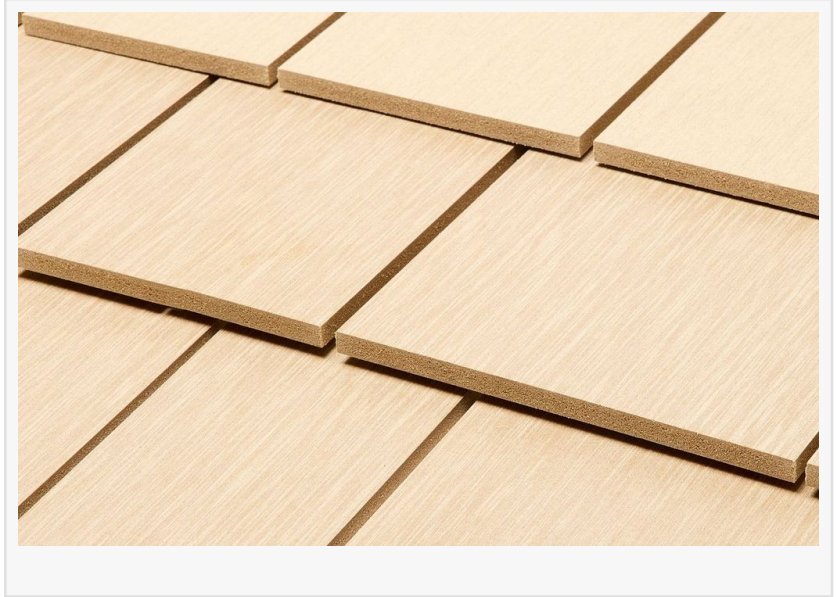

# Modern Mill Expands Product Collection with ACRE Perfection Shingle Siding

FERNWOOD, MS, UNITED STATES, July 1, 2026 /EINPresswire.com/ -- Modern Mill, an innovative manufacturer of sustainable building materials, today announced the launch of [ACRE Perfection Shingle Siding](#), a perfection shingle panel engineered to capture the classic look of cedar shingles while eliminating the weathering, rot, and maintenance that come with real wood.

ACRE Perfection Shingle Siding brings Modern Mill's signature durability to a timeless style. The panels resist water, weather, splintering, and pests, and require no resealing over time. As the only sustainable composite shingle on the market, ACRE Shingles accept stain evenly, with no knots, sap lines, or tannin bleed to work around.

Each panel measures 4 feet long and 5/16" thick, with an 11-39/40" width and a 5 7/8" reveal. ACRE Perfection Shingle Siding is available pre-finished, including in Modern Mill's Signature Stain Collection colors including Biloxi, Walnut, Amory, Laurel, Montauk Gray, Mahogany, and ACRE Black. The finishes are applied using IR reflective stain technology developed in partnership with PPG.

"We believe ACRE shouldn't just replace wood, we believe it should surpass it on every level," said Matt Tevelde, Executive Vice President of National Sales for Modern Mill. "Shingle siding is one of the most popular profiles in the country and adding it to the ACRE lineup is one of the most significant product updates in our company's history."