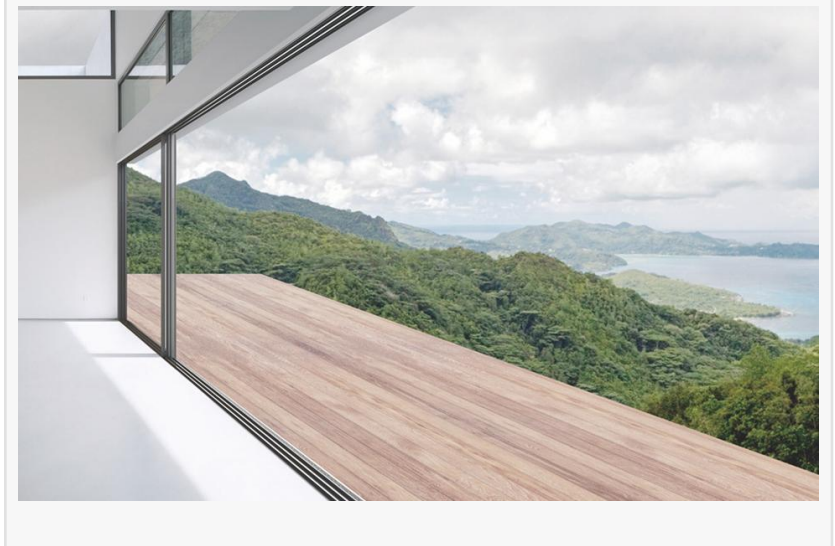

FOSHAN, GUANGDONG, CHINA, June 30, 2026 /EINPresswire.com/ -- As modern architecture continues to evolve toward cleaner aesthetics, larger glass surfaces, and seamless indoor-outdoor integration, the demand for high-end sliding door systems has experienced rapid global growth. In response to this trend, [Oday](#), a leading Chinese minimalist narrow-edge door and window system brand, is redefining the future of architectural facade solutions with its advanced sliding door innovations. Founded in 2009, Oday has grown into a high-end minimalist system door and window company integrating research and development, production, sales, and technical services. Initially expanding into overseas markets in 2011, the brand gradually returned to the Chinese market in 2015, where it strengthened its position as a specialist in ultra-narrow frame architectural systems designed for luxury residential and commercial spaces.

Today, Oday is widely recognized as a provider of minimalist building facade system solutions, focusing on high-performance sliding door systems that combine structural strength, aesthetic refinement, and user-centric functionality.

Rising Demand for Minimalist Sliding Door Systems

In contemporary architecture, sliding doors have evolved far beyond their traditional functional role. They are now a central design element in luxury homes, high-end villas, and premium