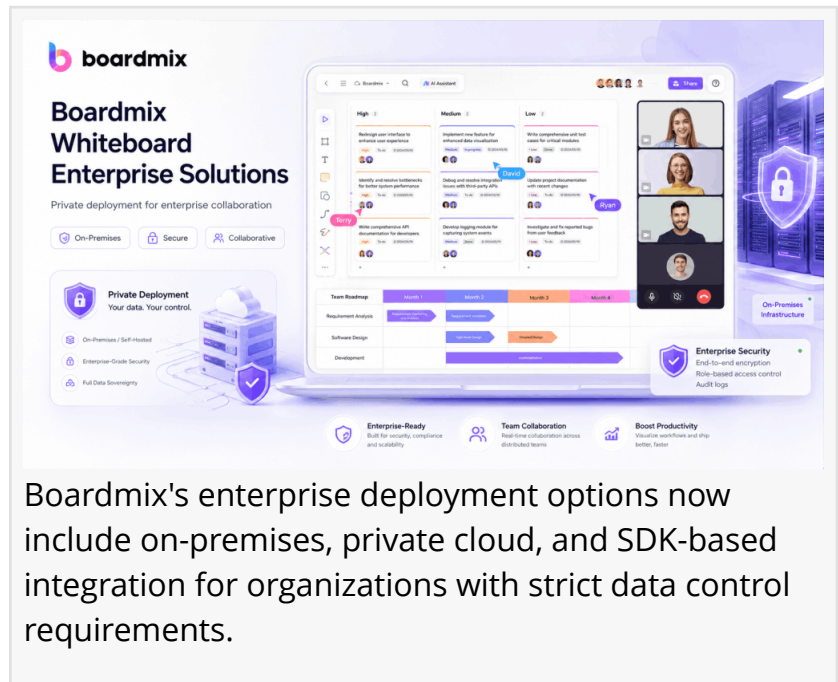

Enterprise demand for self-hosted collaboration software has grown alongside tightening data residency regulations and stricter internal security policies at organizations in financial services, government, healthcare, and defense. IT and compliance teams in these sectors increasingly require that visual collaboration data — including whiteboards used for strategy planning, product design, and process mapping — remain within infrastructure the organization directly controls, rather than a vendor's shared cloud environment.

Miro operates as a cloud-based platform hosted on Amazon Web Services (AWS), offering customers regional data residency options — the European Union for all plans, and the United States or Australia for Enterprise customers — according to Miro's published security documentation. The platform does not currently offer an on-premises or self-hosted deployment option.

Boardmix's enterprise deployment options are designed to address this gap. The platform can

Boardmix's enterprise deployment options now include on-premises, private cloud, and SDK-based integration for organizations with strict data control requirements.