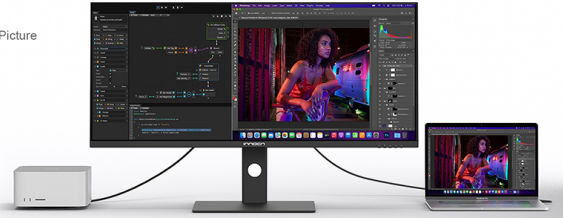

Dual-Tone Programming Modes:

Tailored for developers, specialized Dark and Light Programming Modes optimize contrast and font sharpness, reducing eye strain during extended code reviews and amplifying syntax readability.

Breakthrough 120Hz Refresh Rate:

Smashing the 60Hz bottleneck of traditional design monitors, the 120Hz high refresh rate drastically reduces mouse trailing and motion blur during timeline scrubbing and multi-window navigation.

Streamlined Connectivity & Desktop Control:

Outfitted with Type-C (65W power delivery), DisplayPort, dual HDMI, and a USB hub, the monitor acts as a clean workstation dock. Users can bypass physical buttons entirely and customize all profiles via the comprehensive PC TOOL desktop control software.

4. Next-Gen Eye Care and Ergonomic Adjustability

Designed for professionals who endure extended working sessions, the 34C1U prioritizes physical health and sustained comfort.

Comprehensive Eye Protection:

Featuring an upgraded hardware-level low blue light algorithm and flicker-free DC dimming, the display minimizes harmful emissions without sacrificing color accuracy. An intelligent Eye-Care Reminder system prompts users to rest at customizable intervals.

Support PIP / PBP Windows

PIP and PBP functions allow you to view or run two projects from two simultaneous sources.

PBP
Picture by Picture